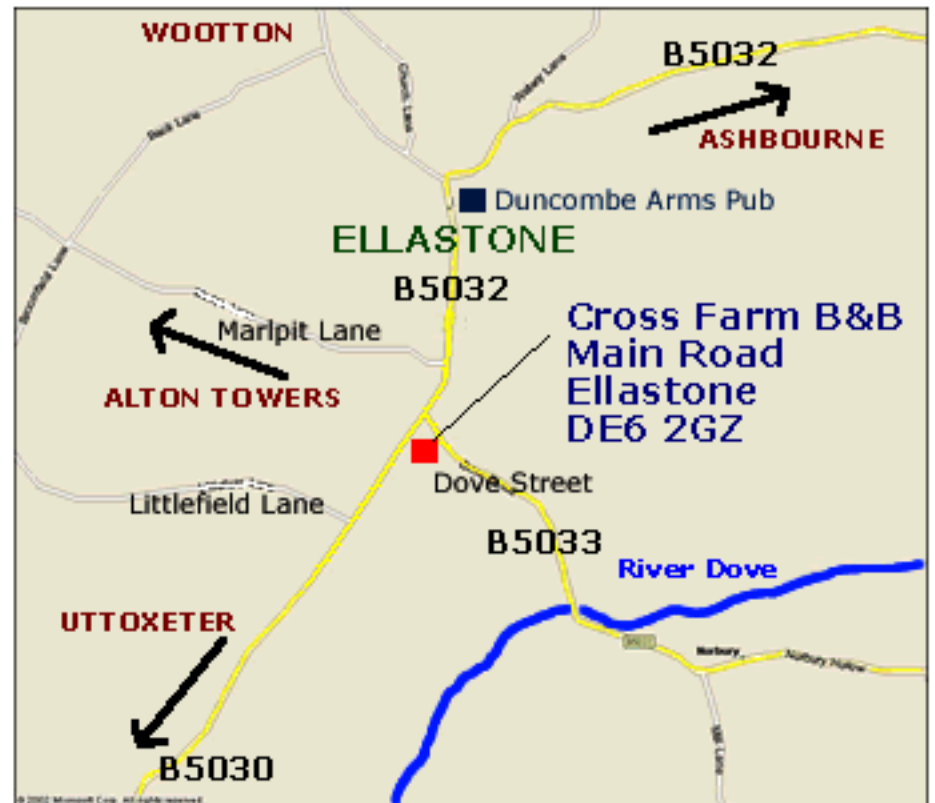

Cross Farm
Main Road
Ellastone
Ashbourne
DE6 2GZ

t. +44 (0)1335 324 668
f. +44(0)1335 324 039
e. Info@cross-farm.co.uk
w. www.cross-farm.co.uk

Distances from Ellastone

Alton Towers 33 miles
Ashbourne 5 miles
Birmingham 46 miles
Derby 18 miles
Uttoxeter 7 miles